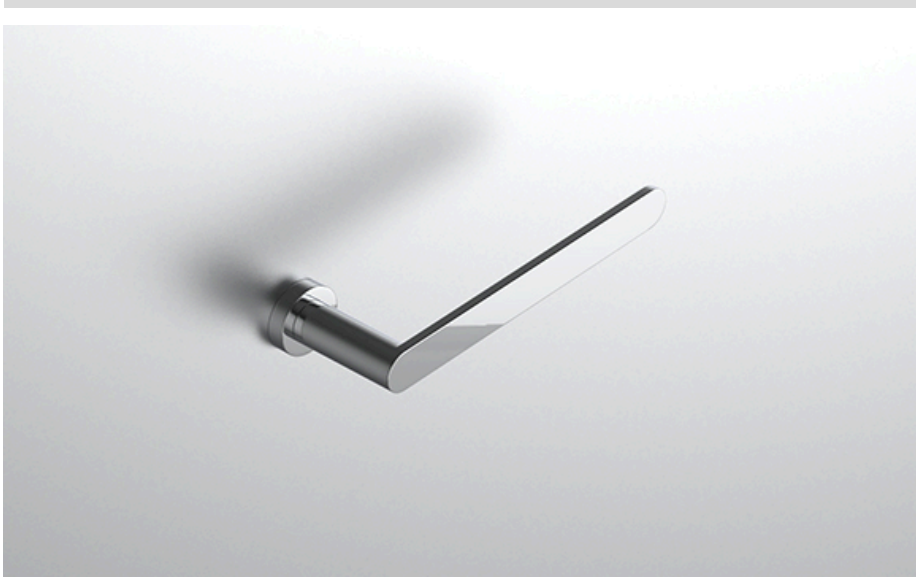

### FEATURES

- Premium 304 Grade Stainless Steel
- Solid Mount Construction
- Concealed Installation Hardware
- State of the art wall anchors included for installation on Dry wall or Tile